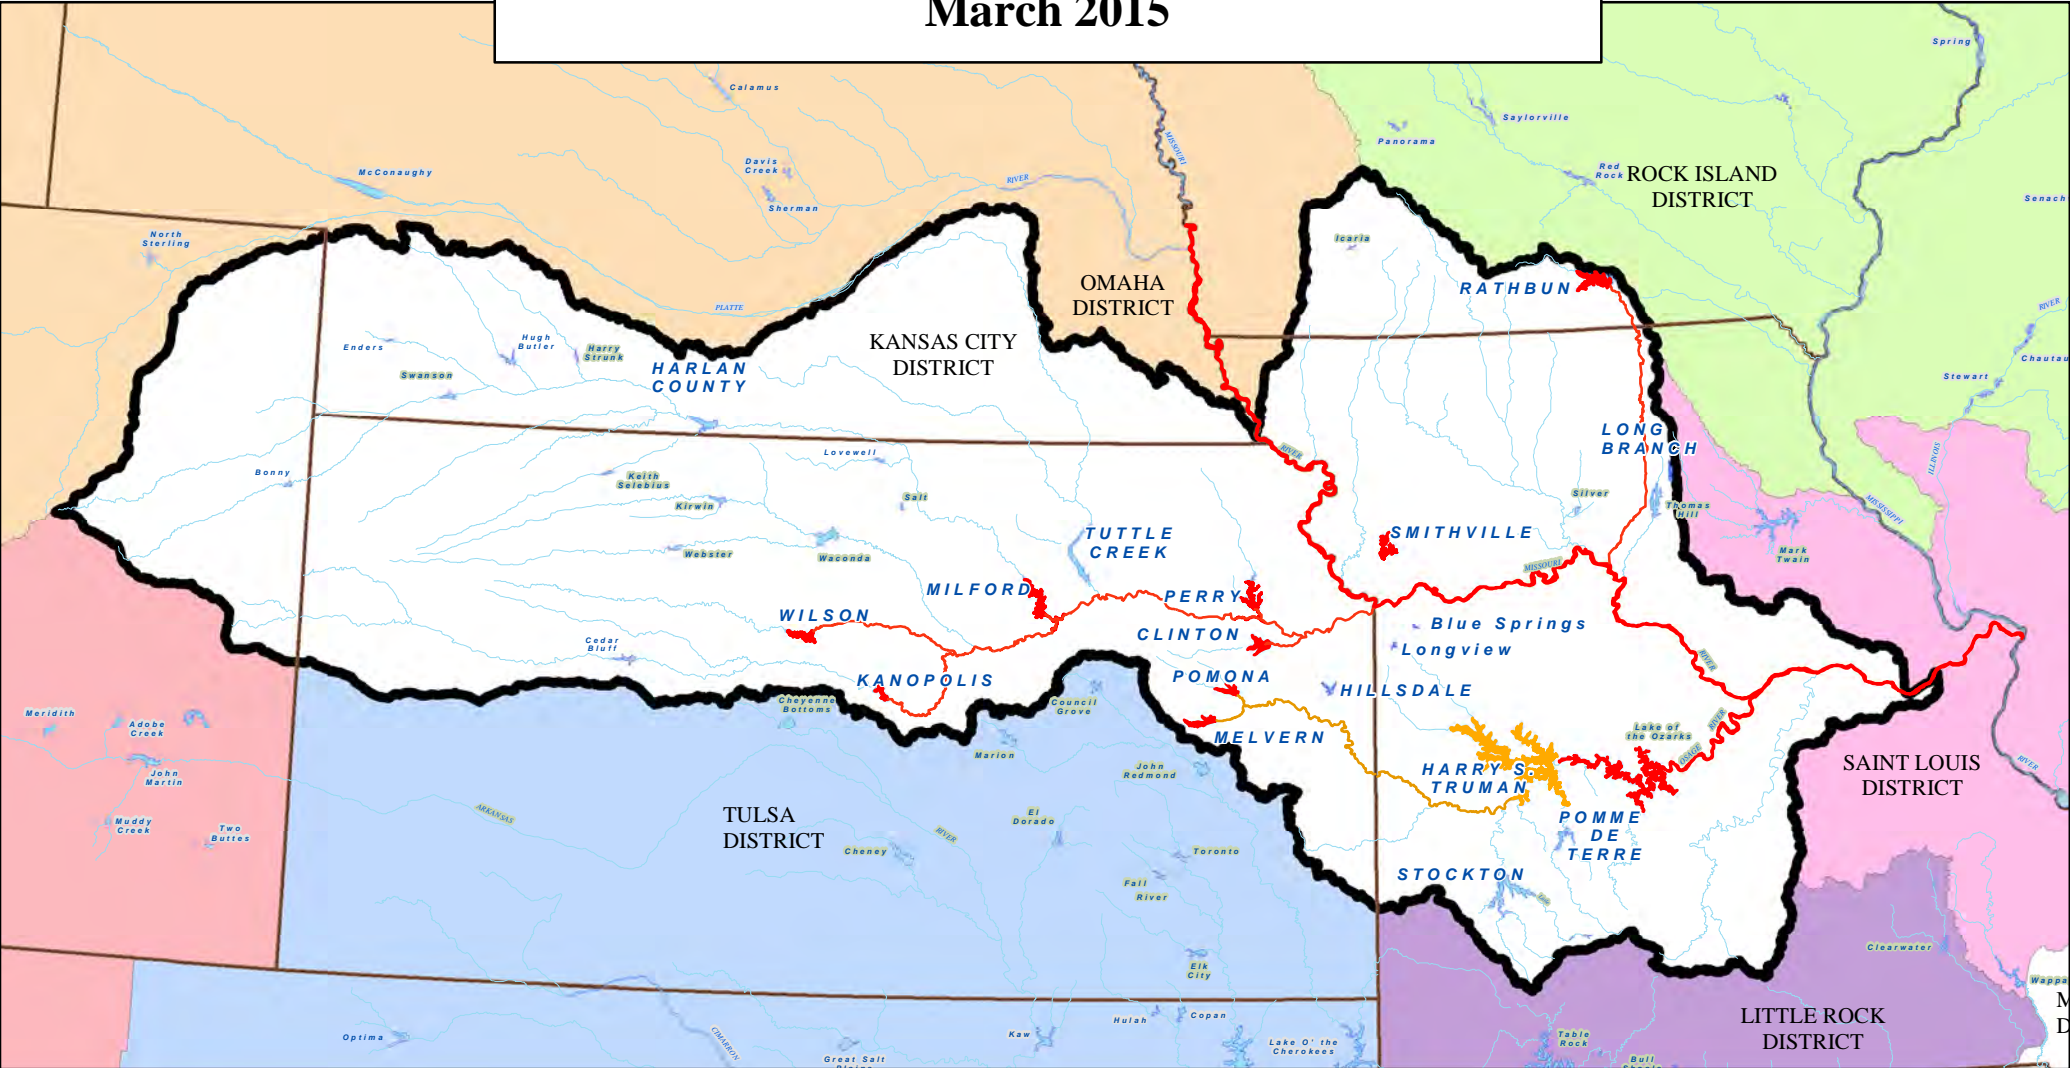

**US Army Corps of Engineers - Kansas City District
Zebra Mussel Infestation
Lower Missouri River Basin
March 2015**

Lake of the Ozarks is not managed by the U.S. Army Corps of Engineers

Legend

-  Zebra Mussel Infestation
-  Exposed to Zebra Mussels