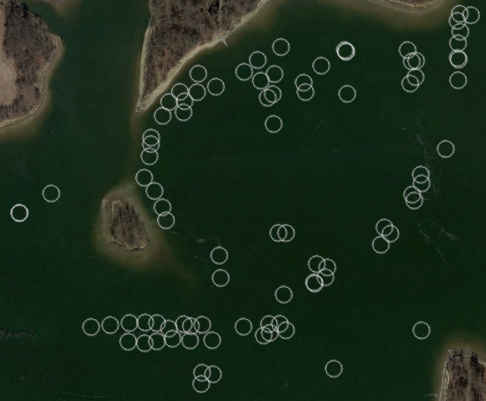

2021 Smithville Lake

Brush Pile locations

Legend

- 2021 Brush Piles
- 🏠 Camp Branch Marina

Kelsey Short Group Camp

NE 174 St

Collins Rd

NE East Hwy

Google Earth

© 2021 Google

3000 ft