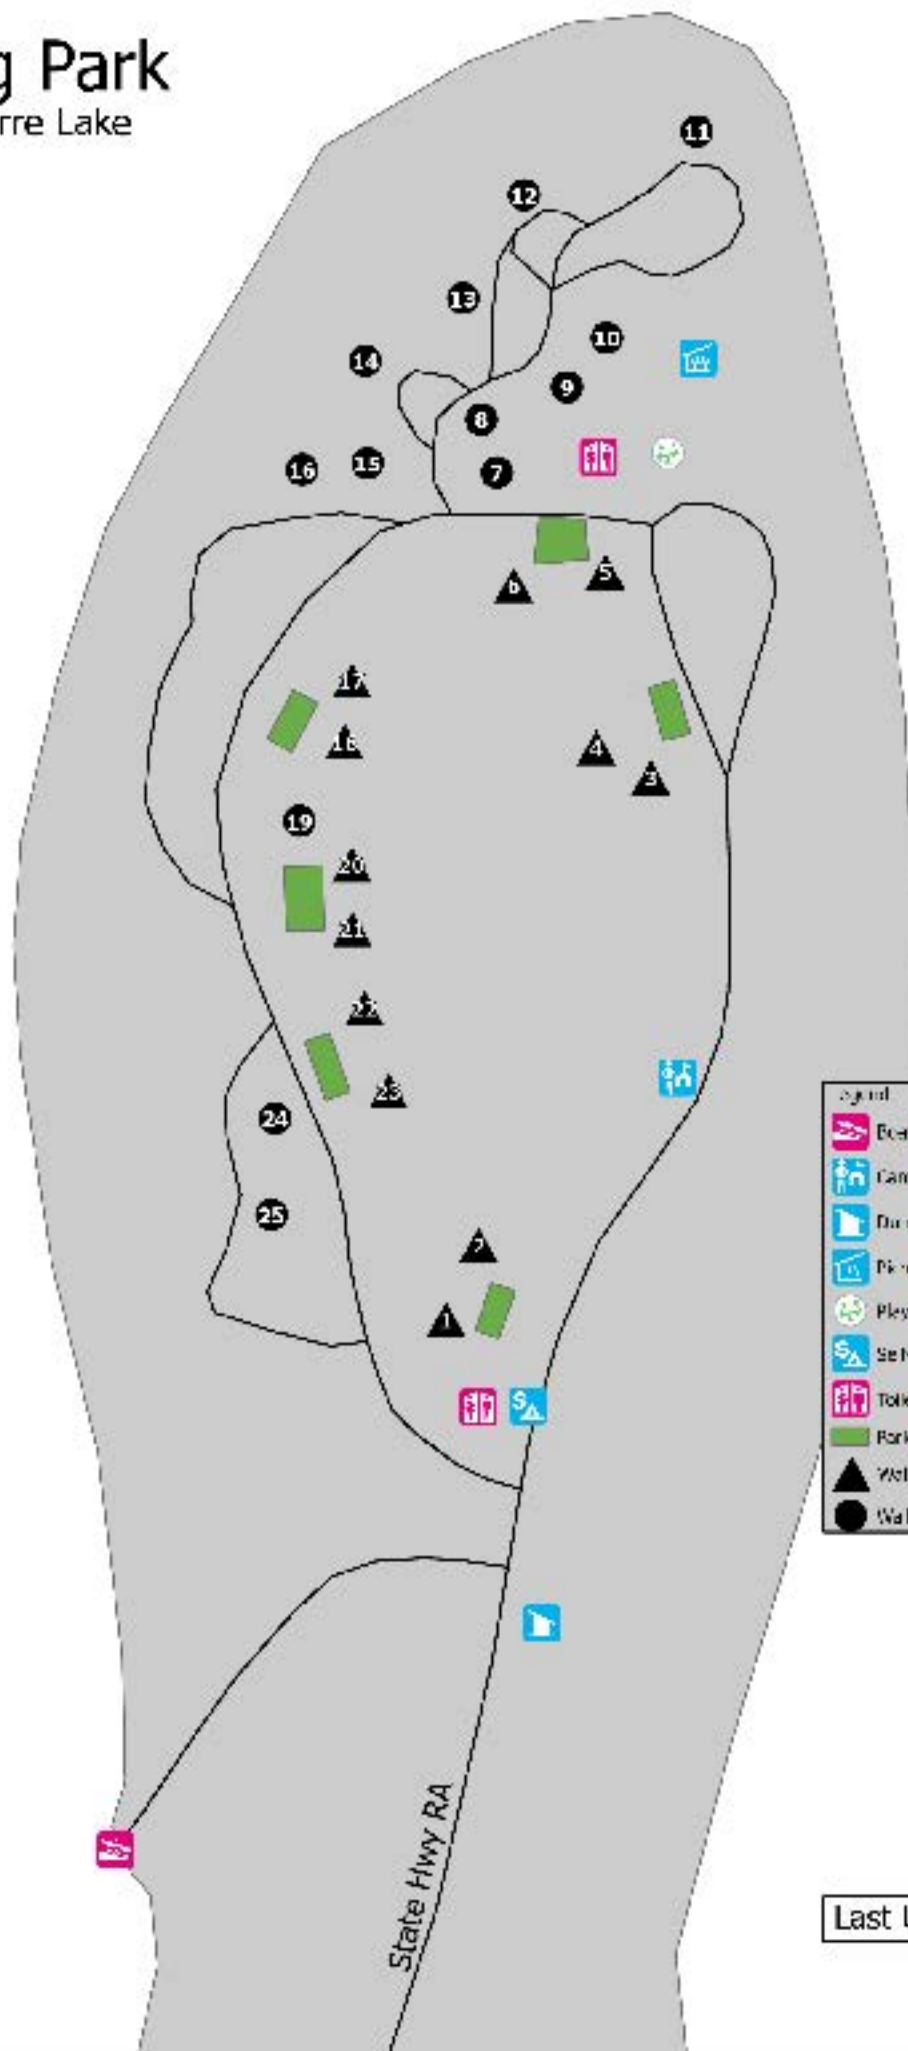

Pittsburg Park

Pomme de Terre Lake

- Legend
- Evec. Ramp
 - Campground Host
 - Picnic Table
 - Picnic Shelter
 - Playground
 - Self-Rev Station
 - Toilets
 - Parking Lot
 - Walk-In Only Tent - \$10
 - Walk-In Only Van Electric (Basic) - \$10