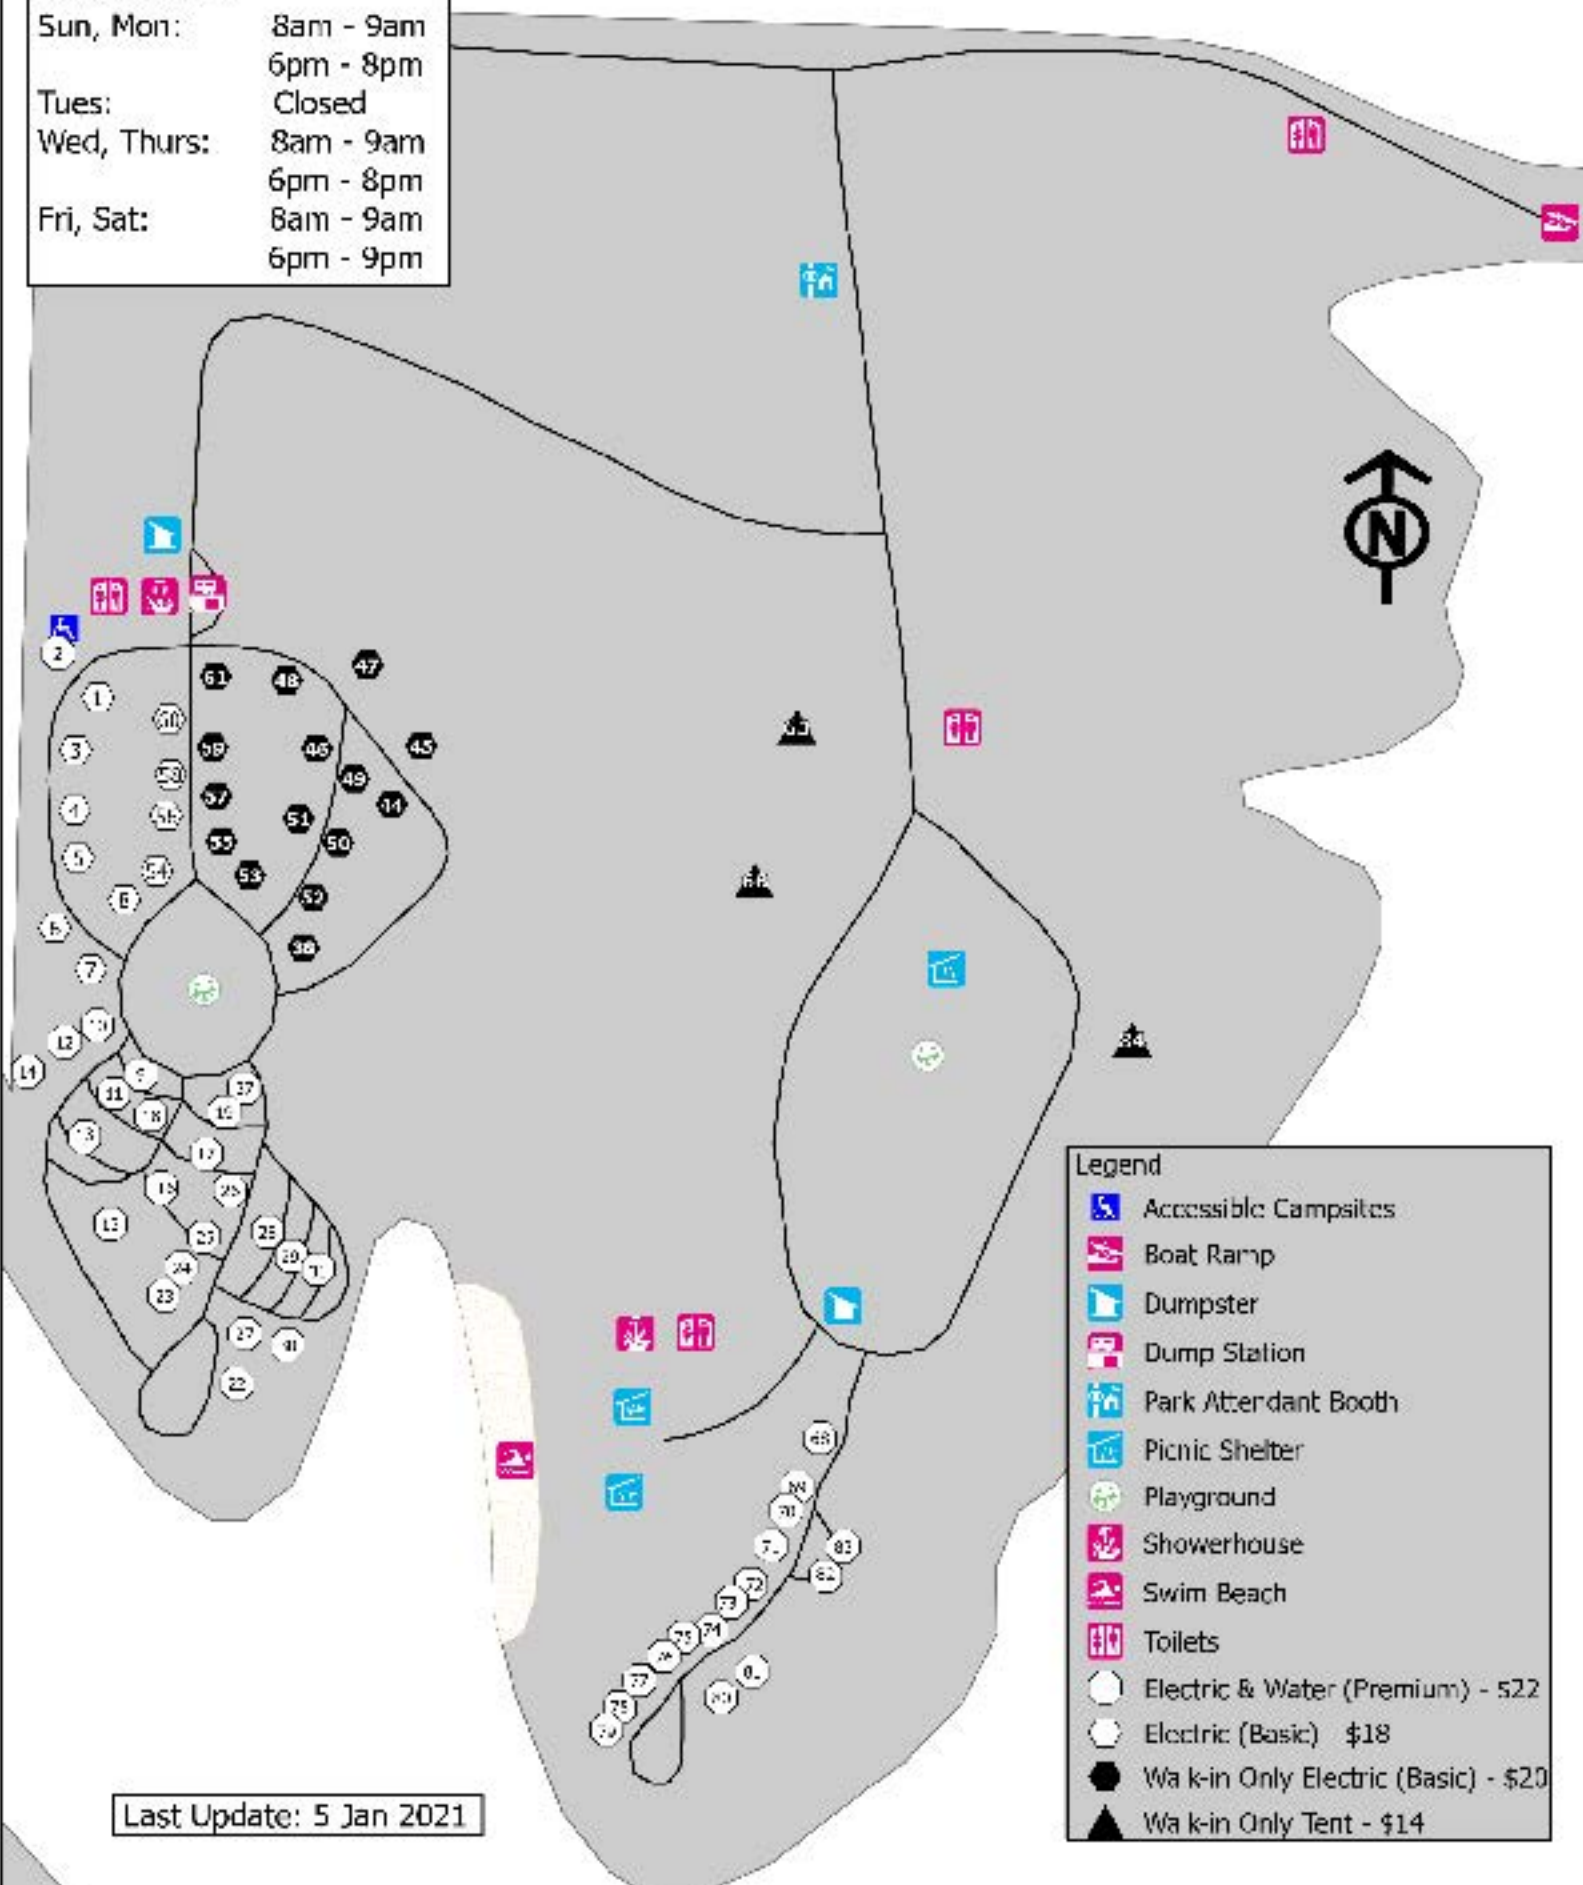

Booth Phone Number:  
417-282-5267

**Booth Hours:**

Sun, Mon: 8am - 9am  
6pm - 8pm  
Tues: Closed  
Wed, Thurs: 8am - 9am  
6pm - 8pm  
Fri, Sat: 8am - 9am  
6pm - 9pm

# Wheatland Park

Pomme de Terre Lake

- Legend**
- Accessible Campsites
  - Boat Ramp
  - Dumpster
  - Dump Station
  - Park Attendant Booth
  - Picnic Shelter
  - Playground
  - Showerhouse
  - Swim Beach
  - Toilets
  - Electric & Water (Premium) - \$22
  - Electric (Basic) \$18
  - Wa k-in Only Electric (Basic) - \$20
  - Wa k-in Only Tent - \$14