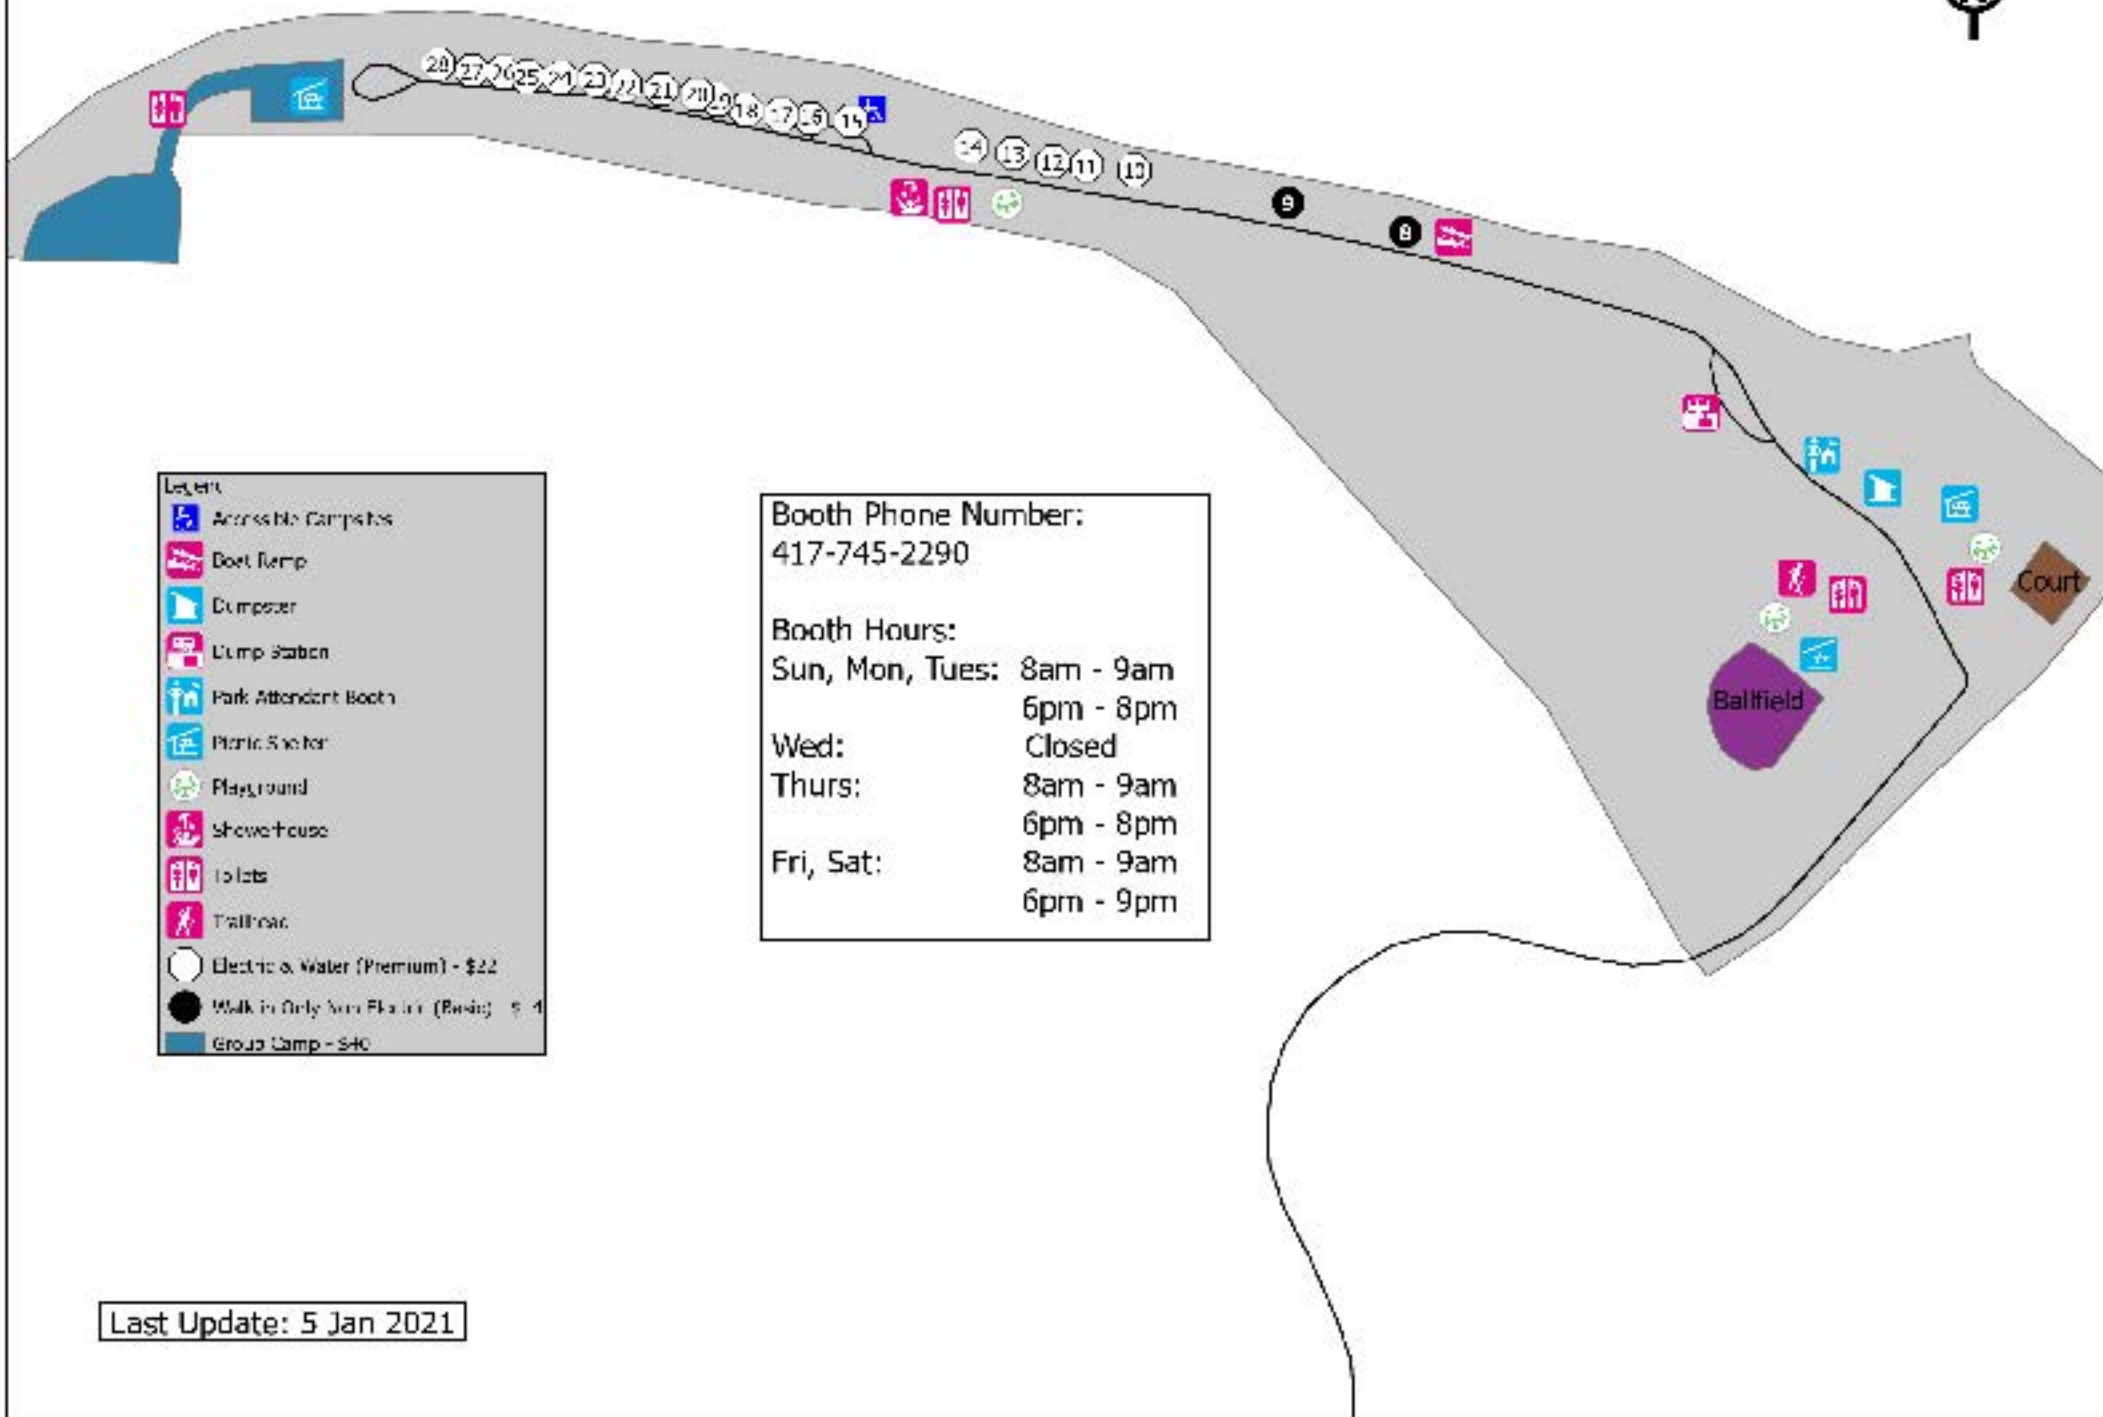

Outlet Park

Pomme de Terre Lake

- Legend**
- Accessible Campsites
 - Boat Ramp
 - Dumpster
 - Dump Station
 - Park Attendant Booth
 - Picnic Shelter
 - Playground
 - Show House
 - Toilets
 - Trailhead
 - Electric & Water (Premium) - \$22
 - Walk in Only Van Plots (Basin) - \$4
 - Group Camp - \$40

Booth Phone Number:
417-745-2290

Booth Hours:
 Sun, Mon, Tues: 8am - 9am
 6pm - 8pm
 Wed: Closed
 Thurs: 8am - 9am
 6pm - 8pm
 Fri, Sat: 8am - 9am
 6pm - 9pm

Last Update: 5 Jan 2021